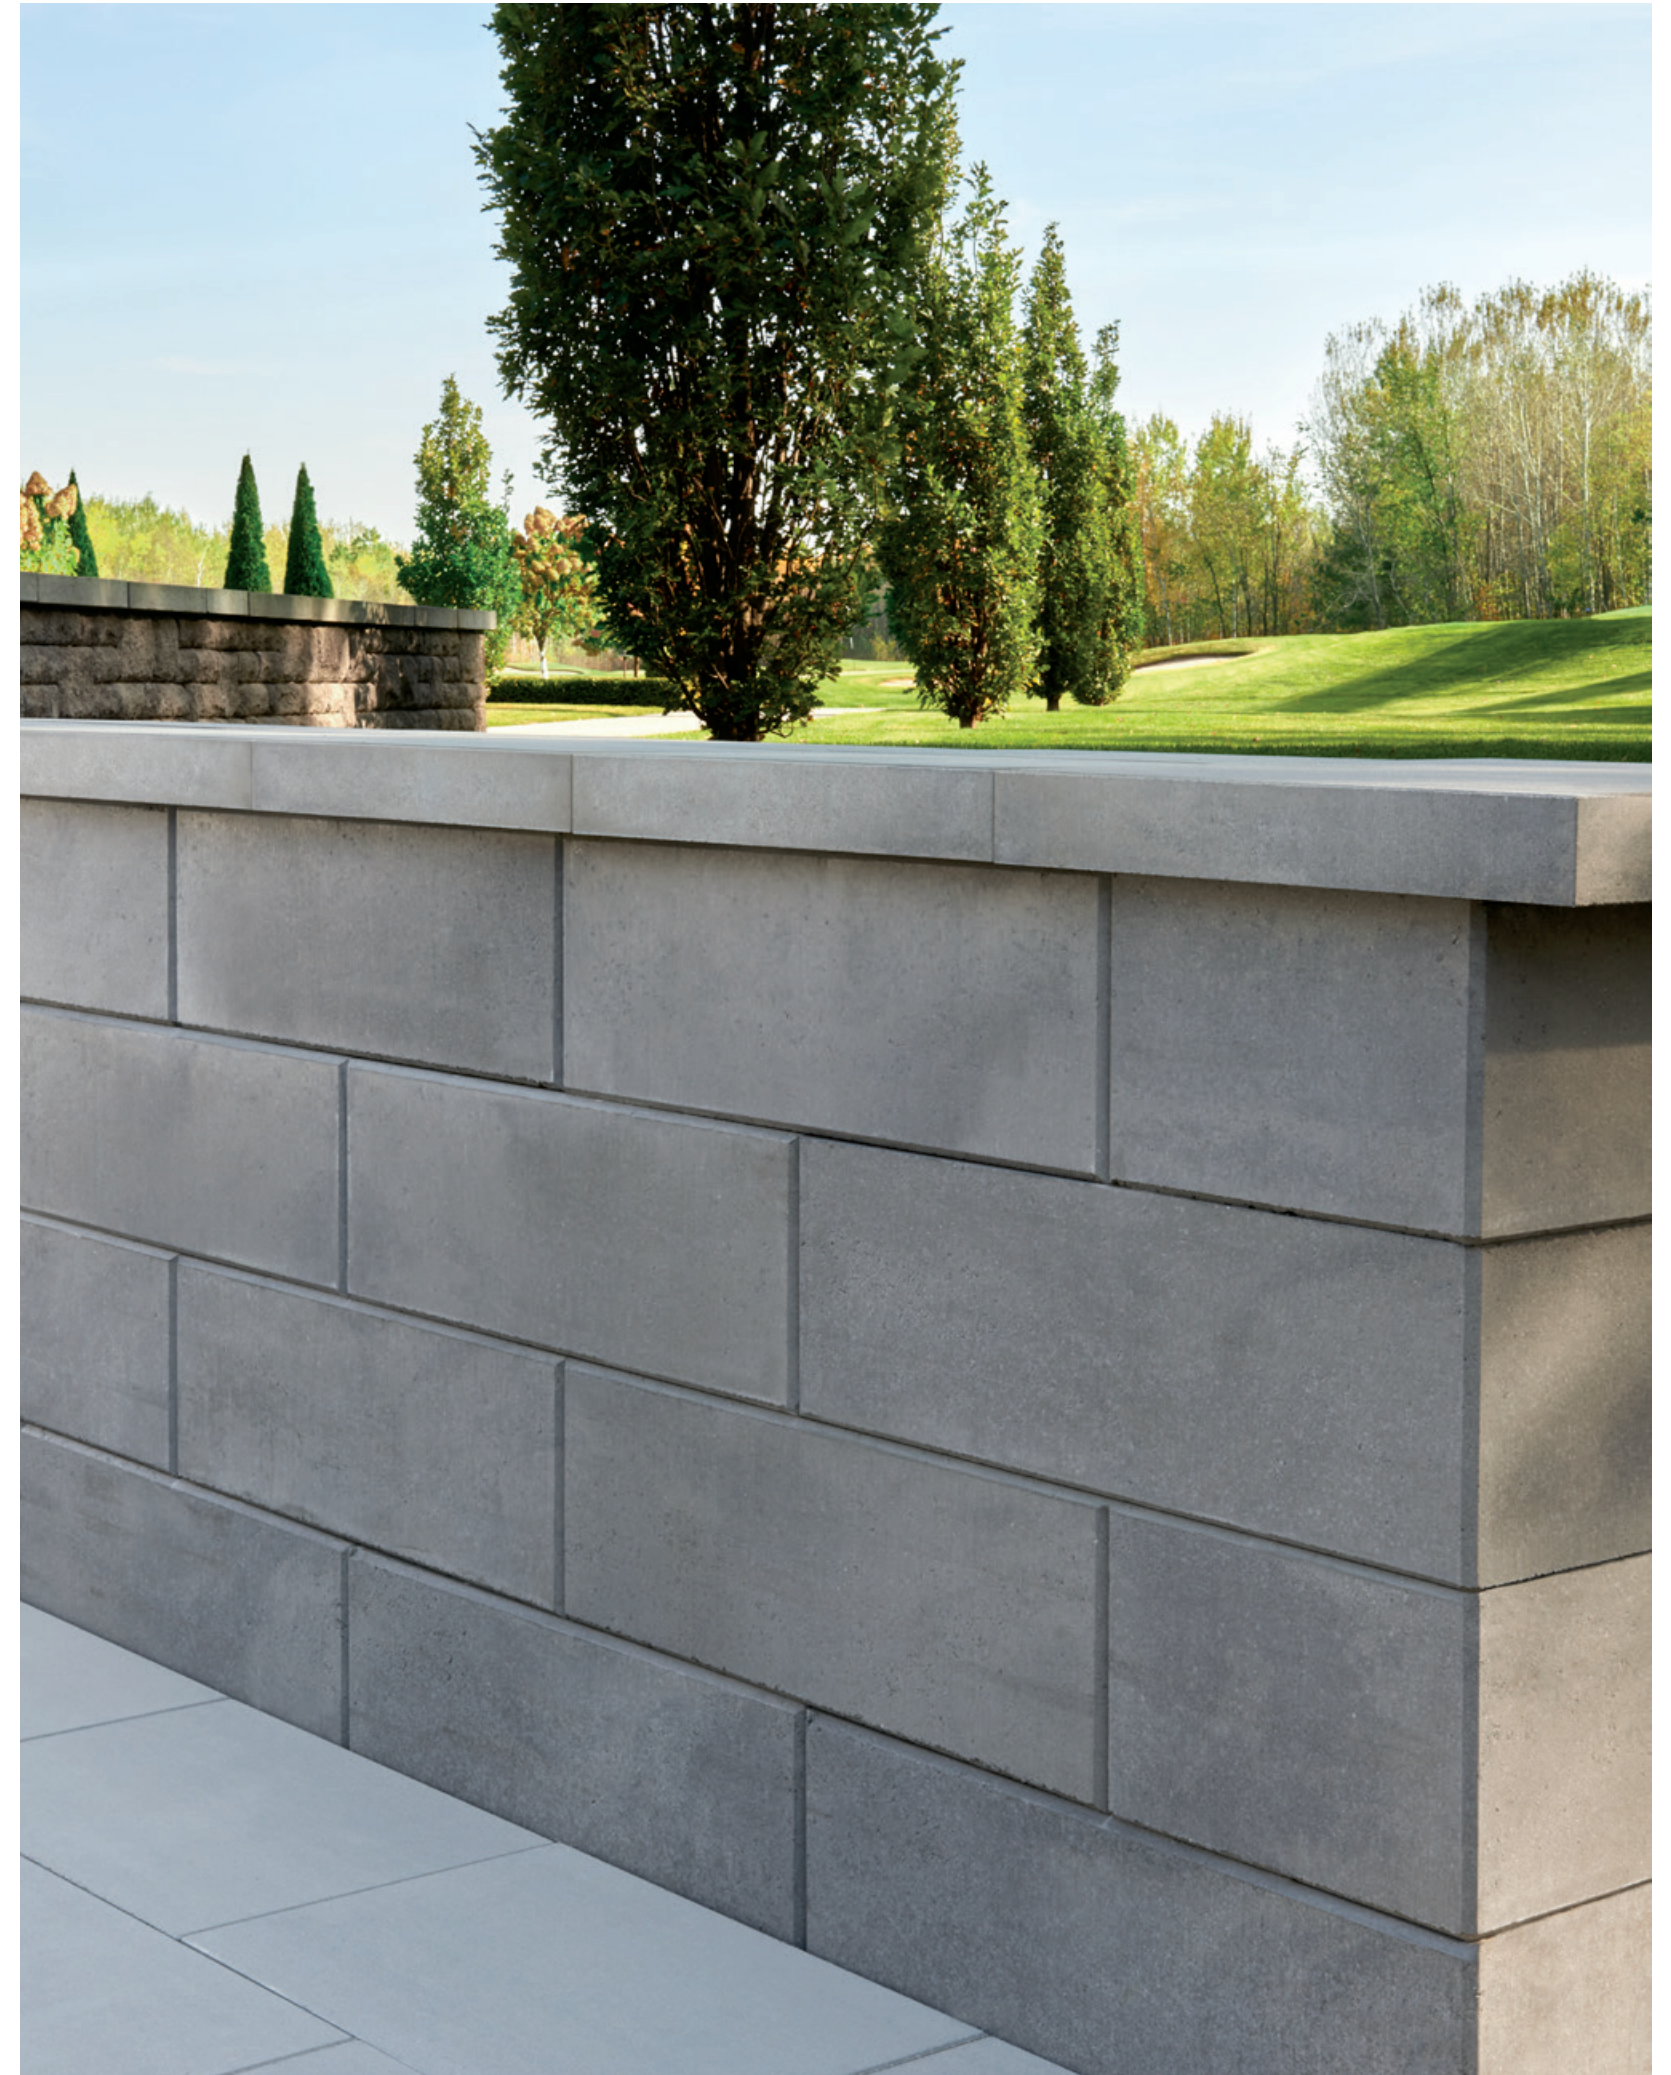

Skyscraper

Chestnut Brown

Shale Grey

Top	Middle	Base	Corner	Extender
Depth: 23 1/4 in 590 mm	Depth: 34 3/8 in 886 mm	Depth: 48 1/16 in 1 220 mm	Depth: 18 in 457 mm	Depth: 24 3/8 in 619 mm
12 x 36 x 20 3/16 305 x 914 x 513	12 x 36 x 17 1/2 305 x 914 x 444	12 x 36 x 17 3/16 305 x 914 x 440	12 x 36 305 x 914	12 x 20 1/2 305 x 520

Shale Grey