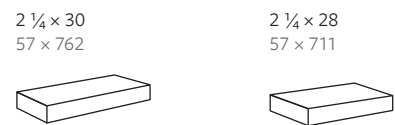

# Travertina Raw

Ivory

12" x 30" ———— 14" x 28"  
 Depth: 1 1/4 in 298 mm      Depth: 14 in 356 mm