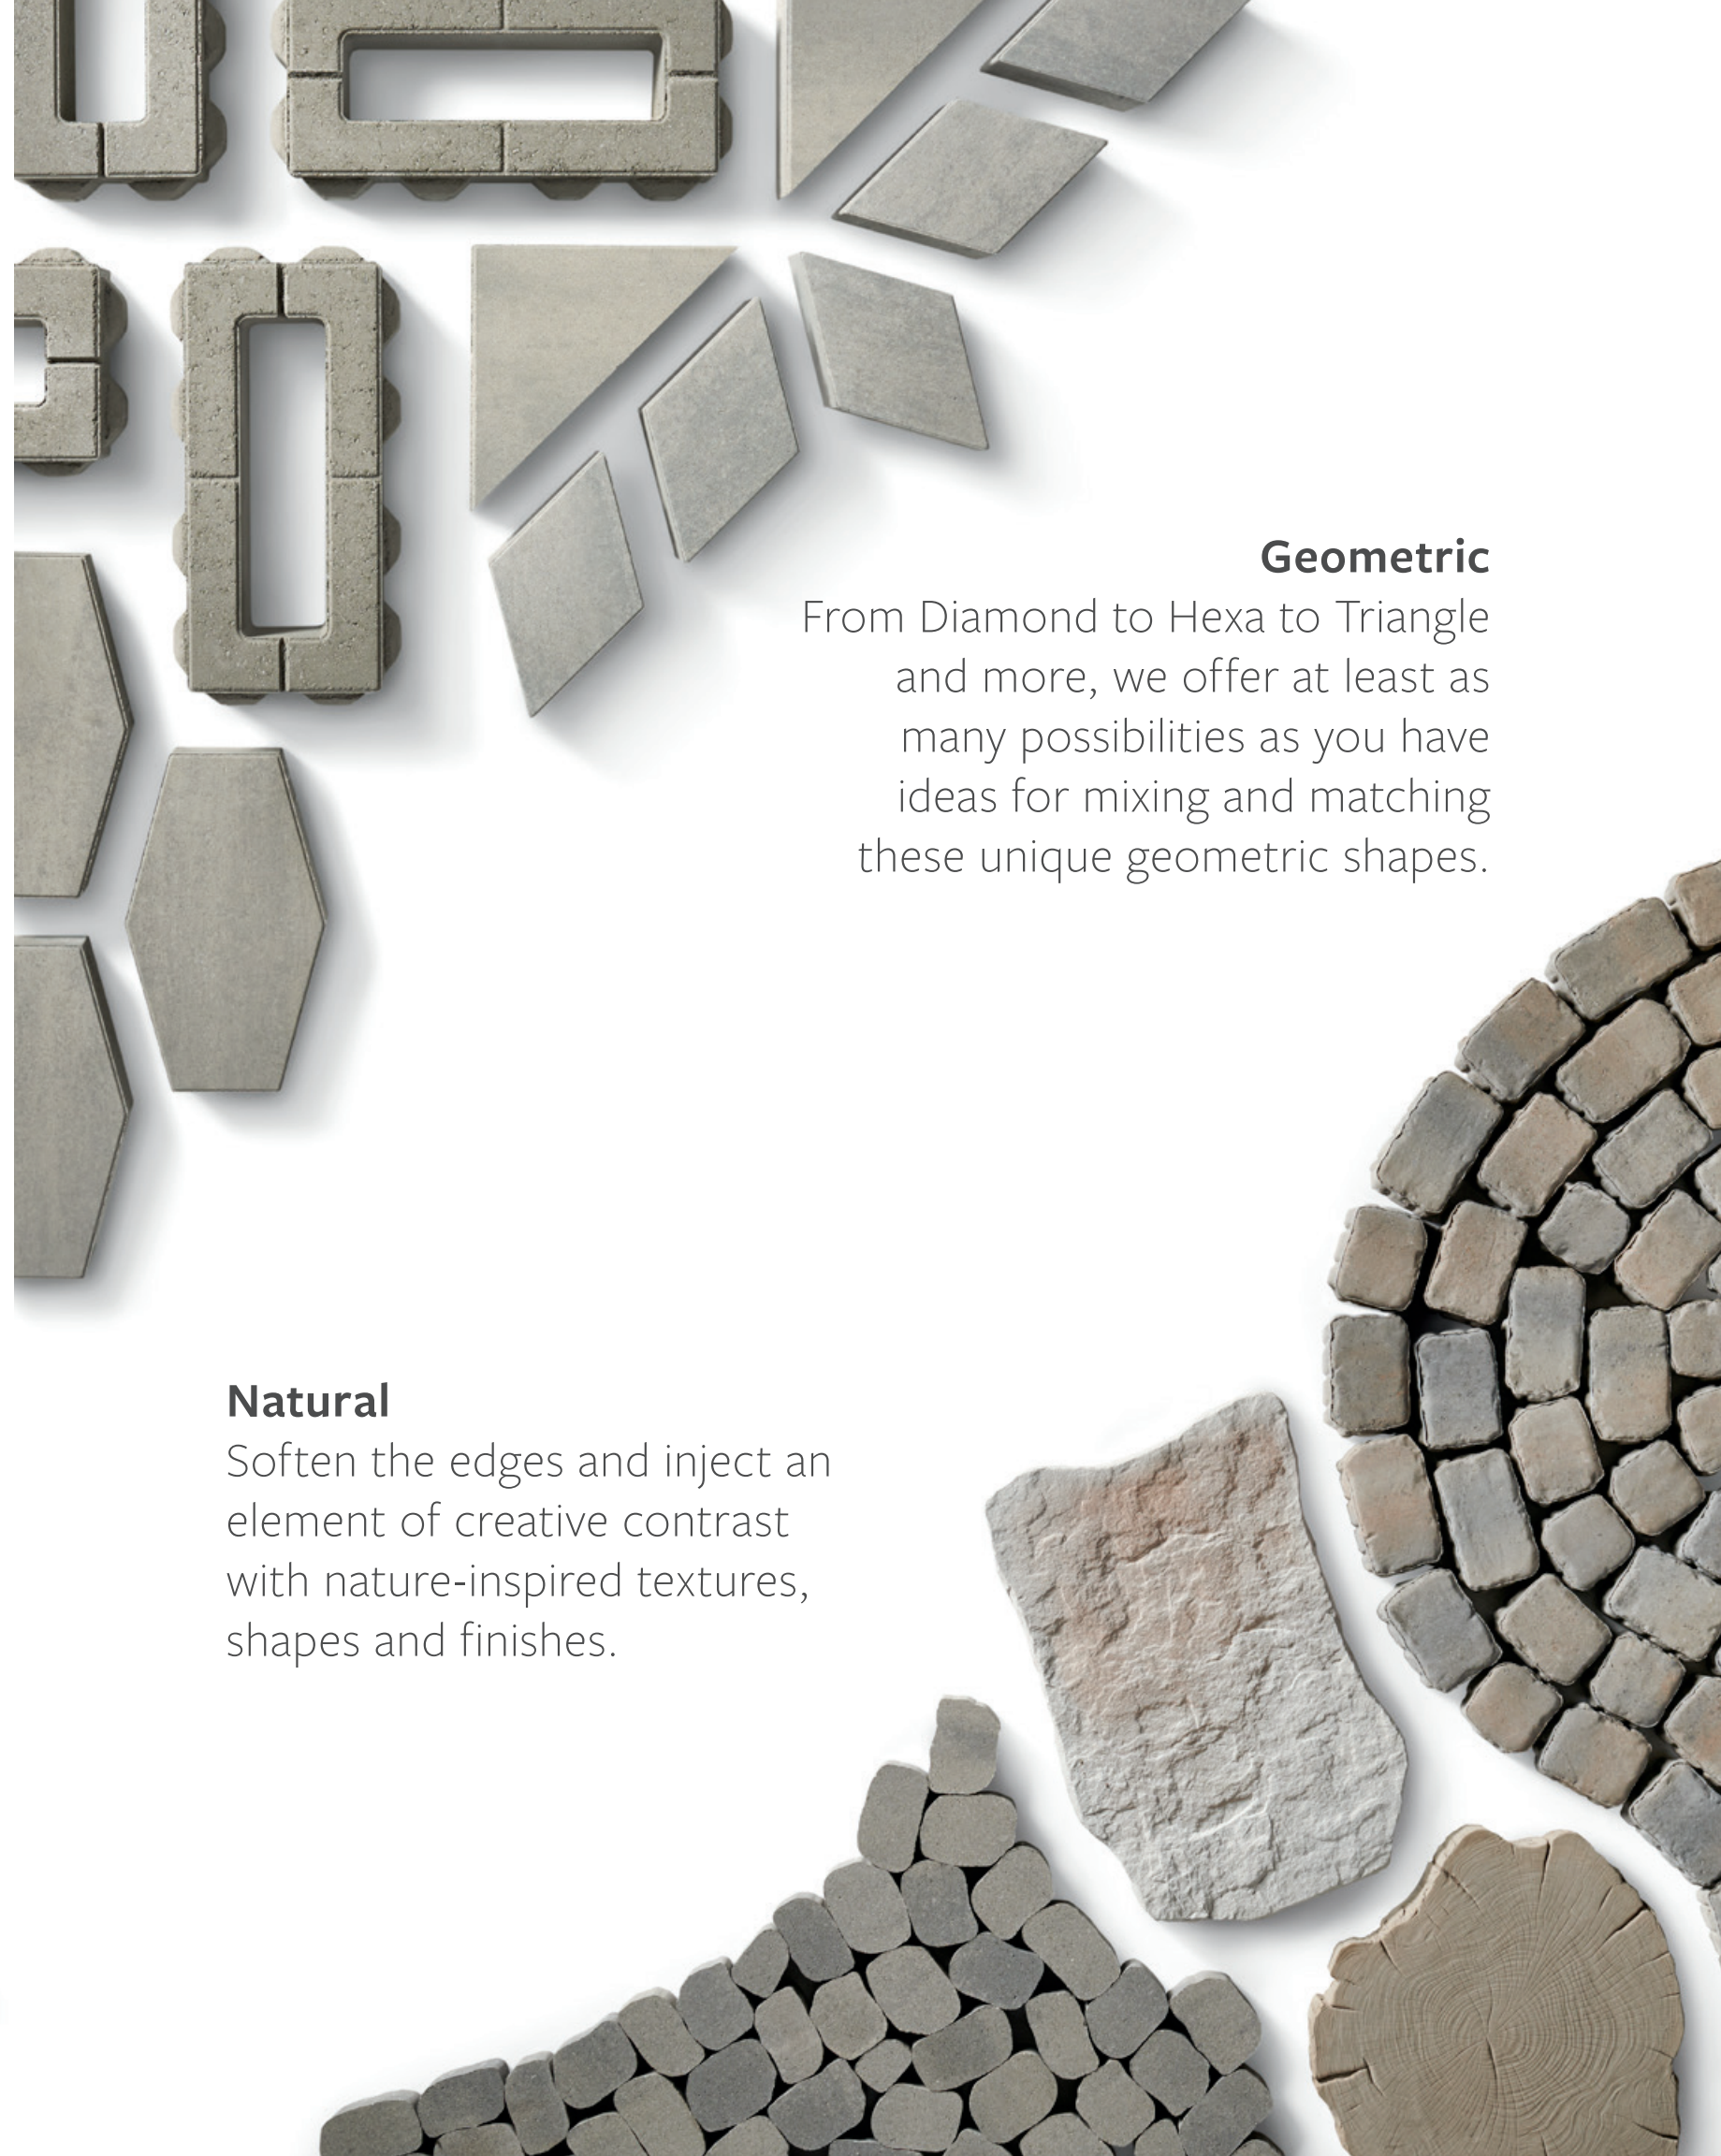

# Scale

— Mind the scale you're working with. Larger stones are fit for grand spaces while smaller ones are ideal for banding, contouring and mosaics.

## Classic

The straightforward angles of squares and rectangles forever stand the test of time, laying the groundwork for a look that never goes out of style.

### Choose your texture

- |                          |                                 |
|--------------------------|---------------------------------|
| HD <sup>2</sup> + Smooth | Ocean Waves                     |
| HD <sup>2</sup> Smooth   | HD <sup>2</sup> Wood            |
| Smooth                   | Wood                            |
| Slate                    | Klean-Bloc Wood                 |
| HD <sup>2</sup> Slate    | HD <sup>2</sup> + Natural Stone |
| Klean-Bloc Slate         | Natural Stone                   |
| Basalt                   | Split face                      |
| Brushed Travertine       | HD <sup>2</sup> Granitex        |
| Klean-Bloc Travertine    | HD <sup>2</sup> Polished        |
| Sand Dunes               | Polished                        |