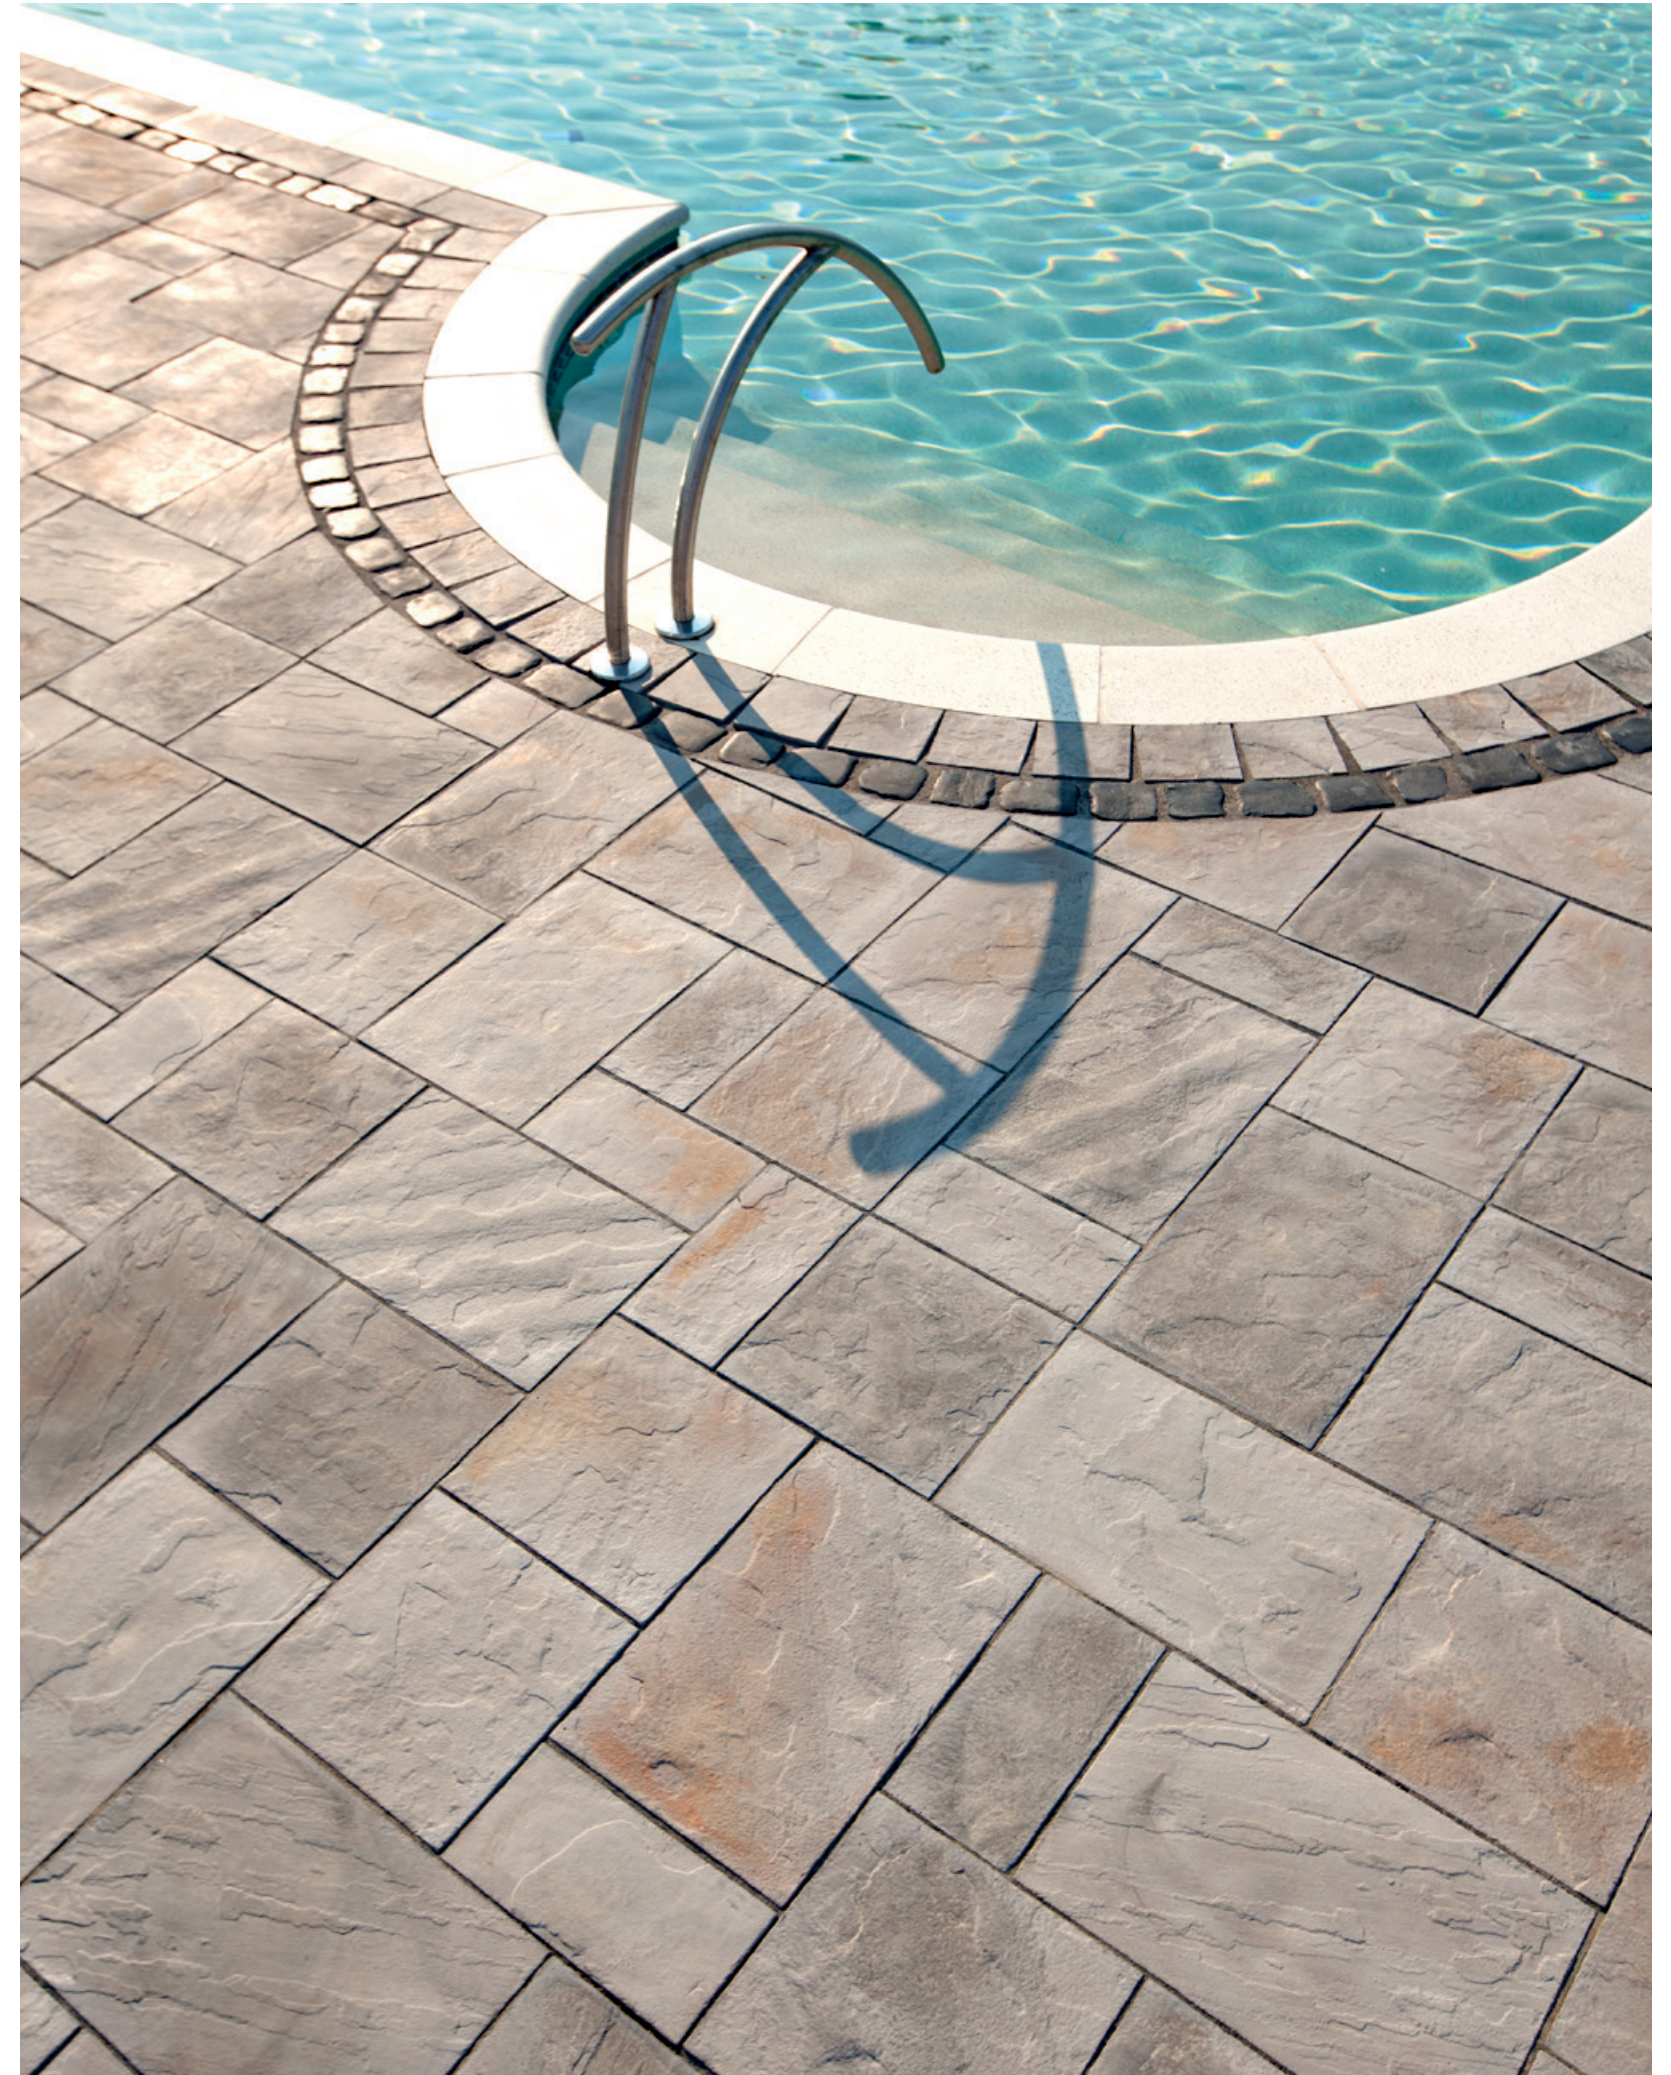

Inca

Various sizes

Height: 2 in 51 mm

15 x 22 1/2
381 x 572

15 x 15
381 x 381

15 x 7 1/2
381 x 191

Victoria