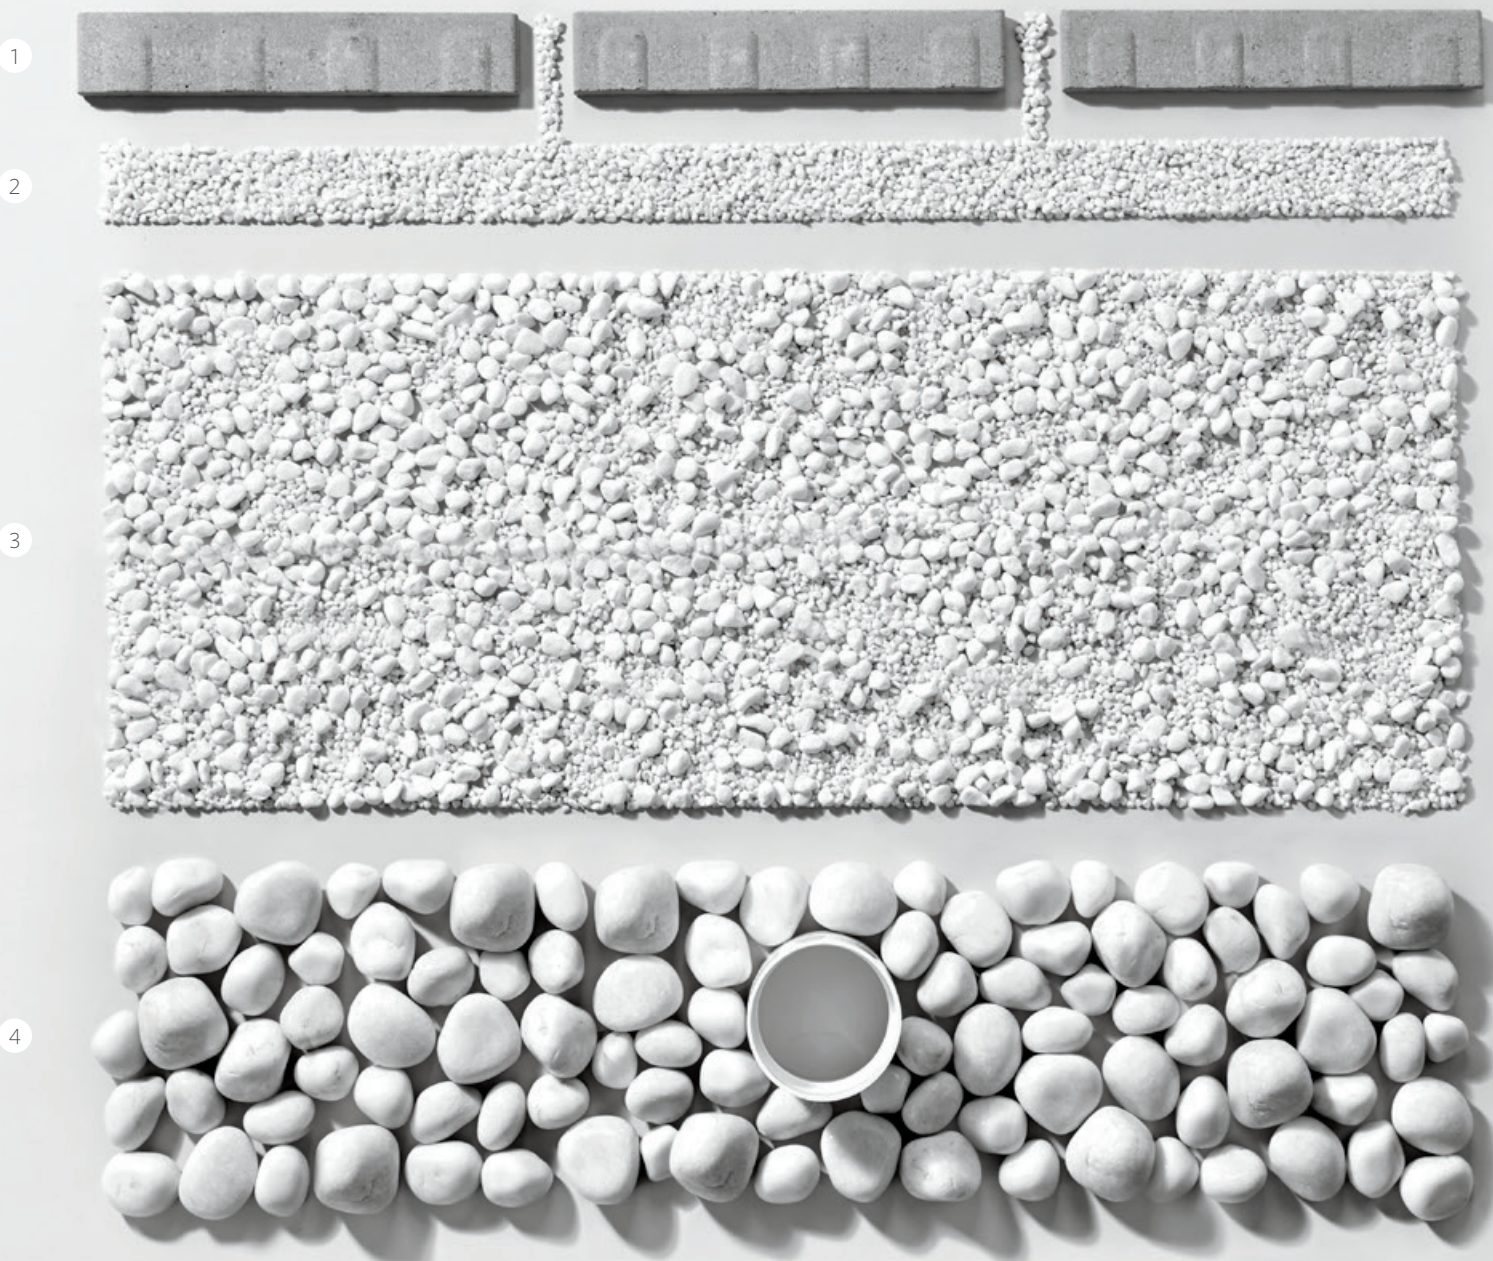

# Pavers

---

# Permeable Solutions

Eye-catching and eco-friendly.

Give new meaning to the term “environmentally conscious” with permeable pavers that are as eye-catching as they are eco-friendly. With all the desirable features of our traditional pavers, plus the added functionality of effective surface water management, permeable pavers are a rock solid way to treat your home environment to an elegant upgrade while keeping the grander environment in mind. Stress less about puddles and flooding.

## 1 Permeable Paver

Designed with larger joint space to allow storm water to percolate through.