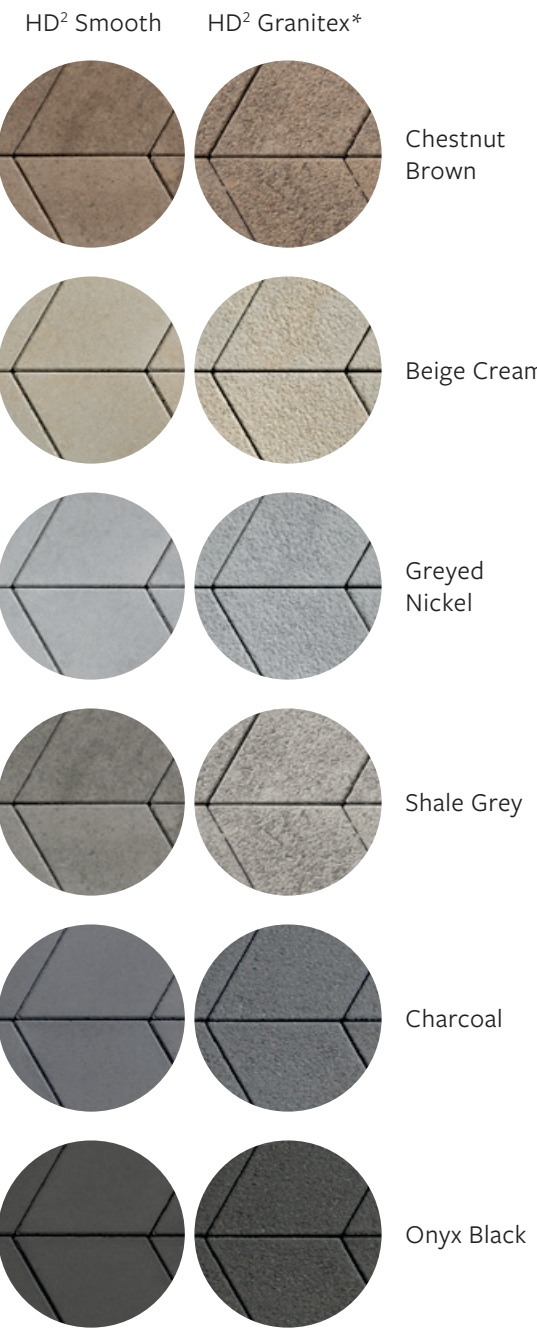

HD²
High definition finish with high density for extra durability.

*HD² Granitex is made-to-order, minimum order of 500 sq. ft. Deposit required.