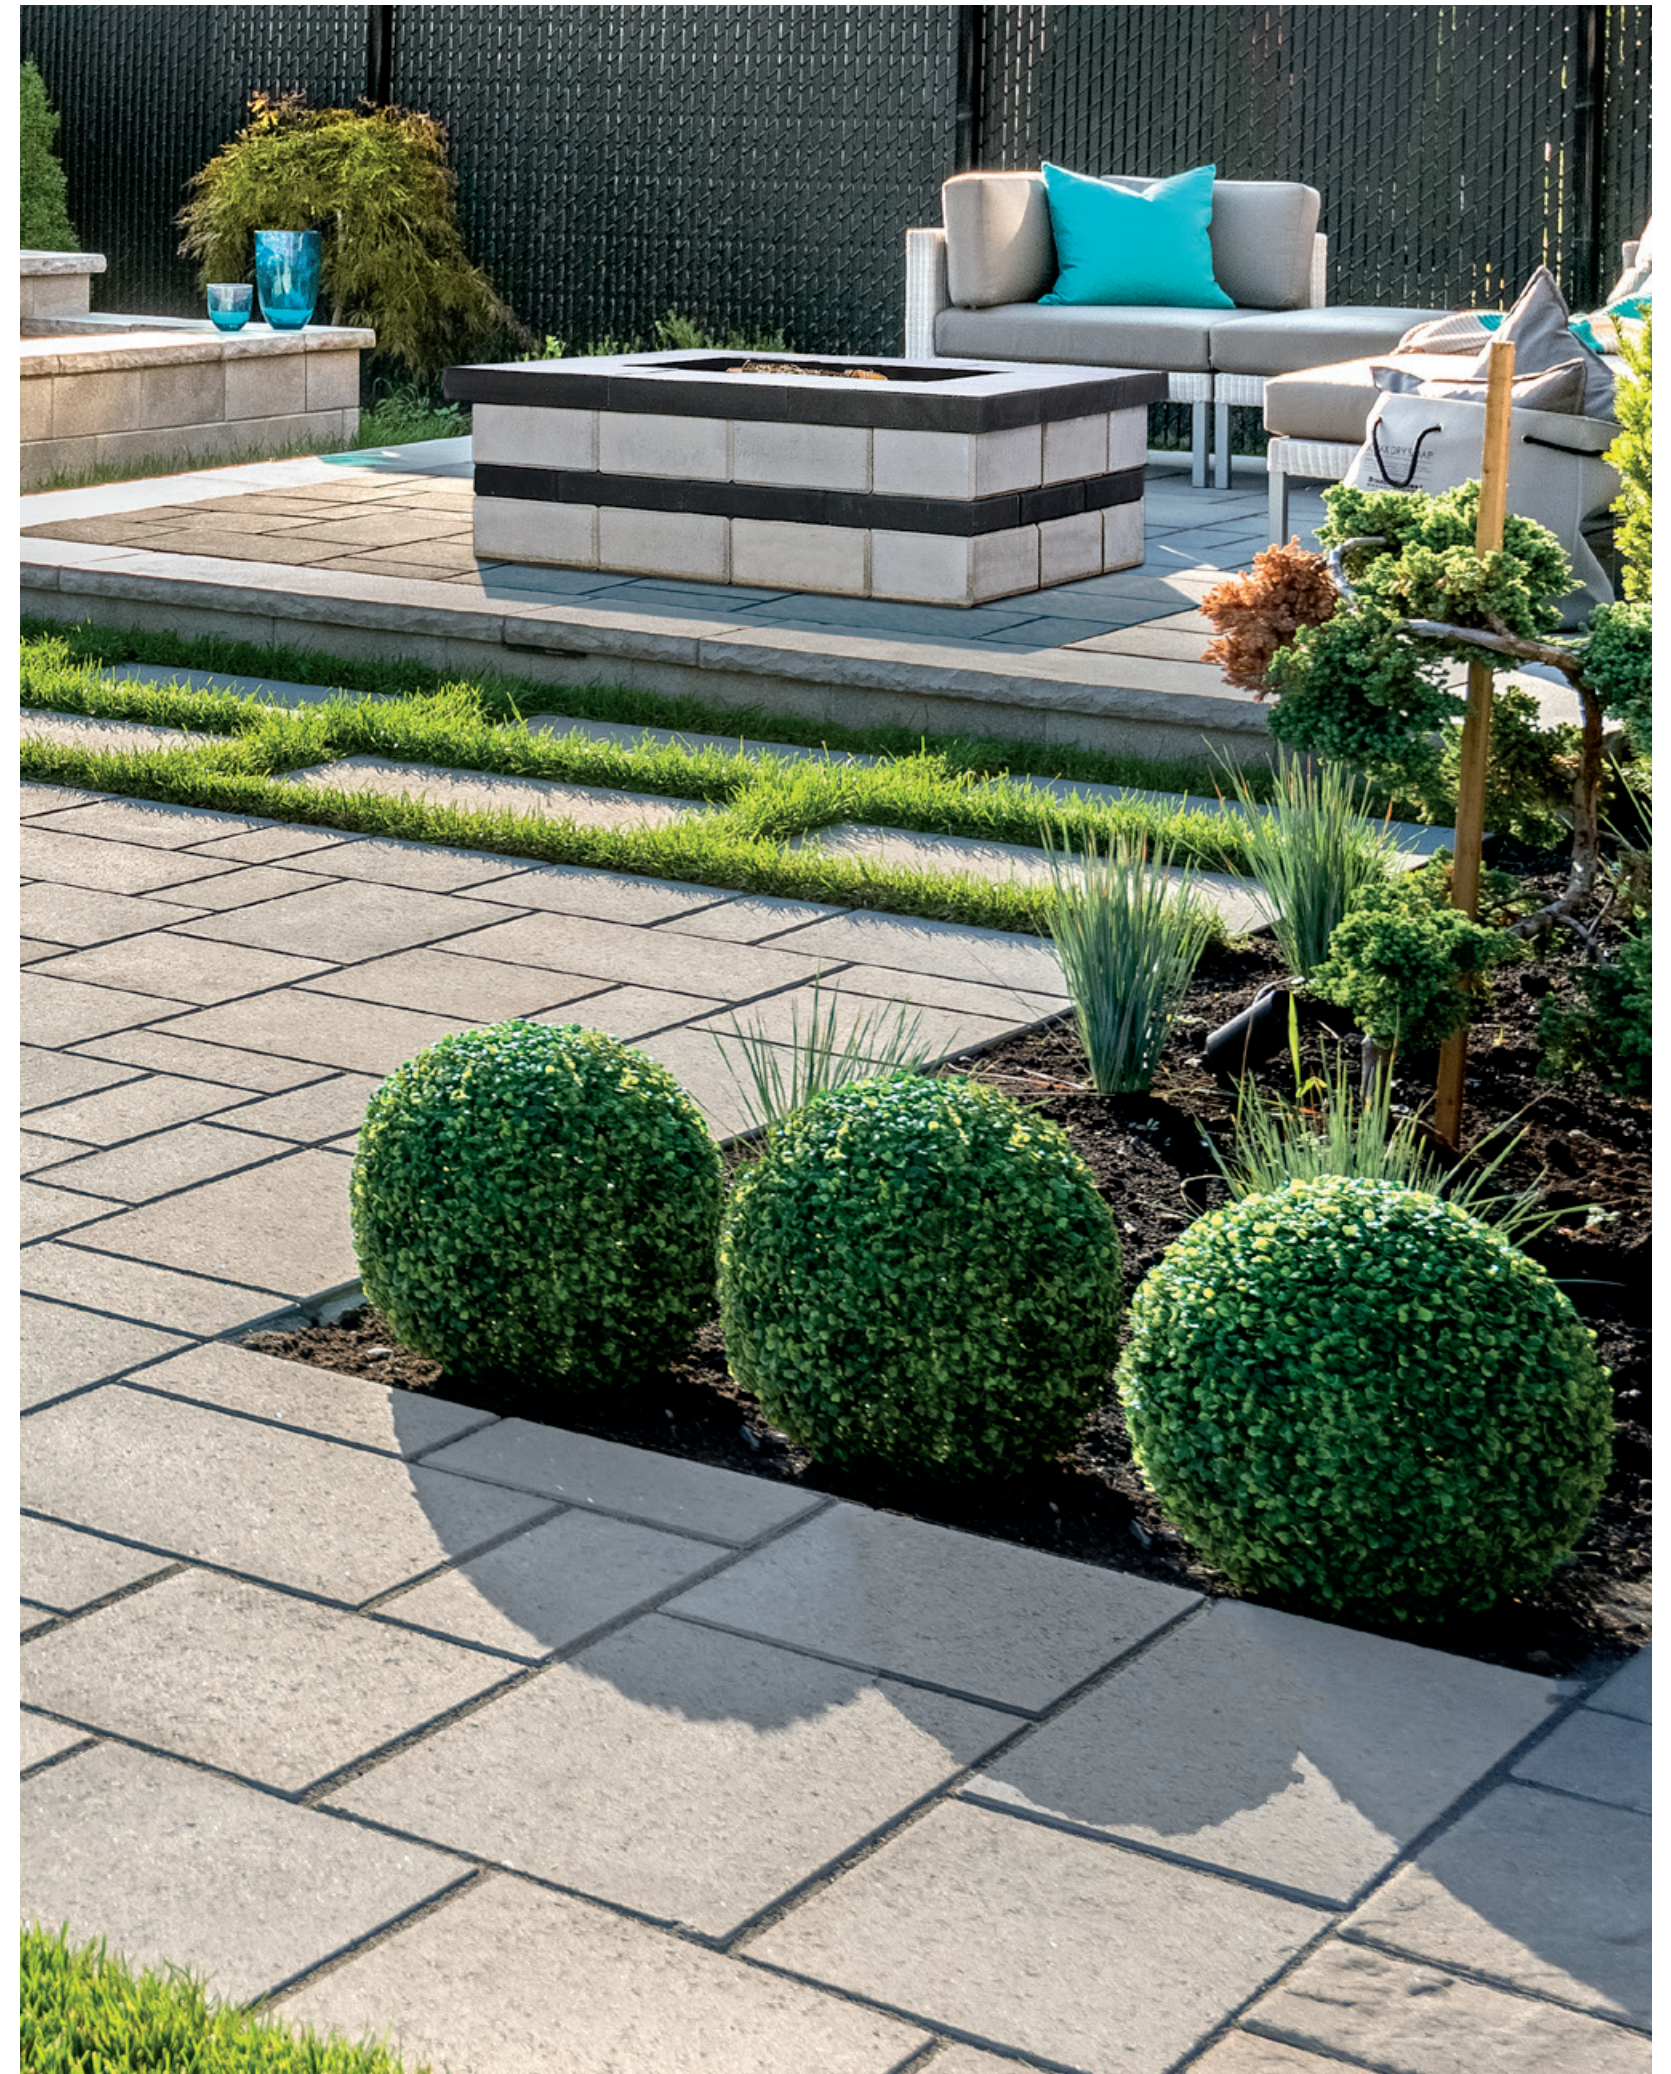

Greyed Nickel & Onyx Black