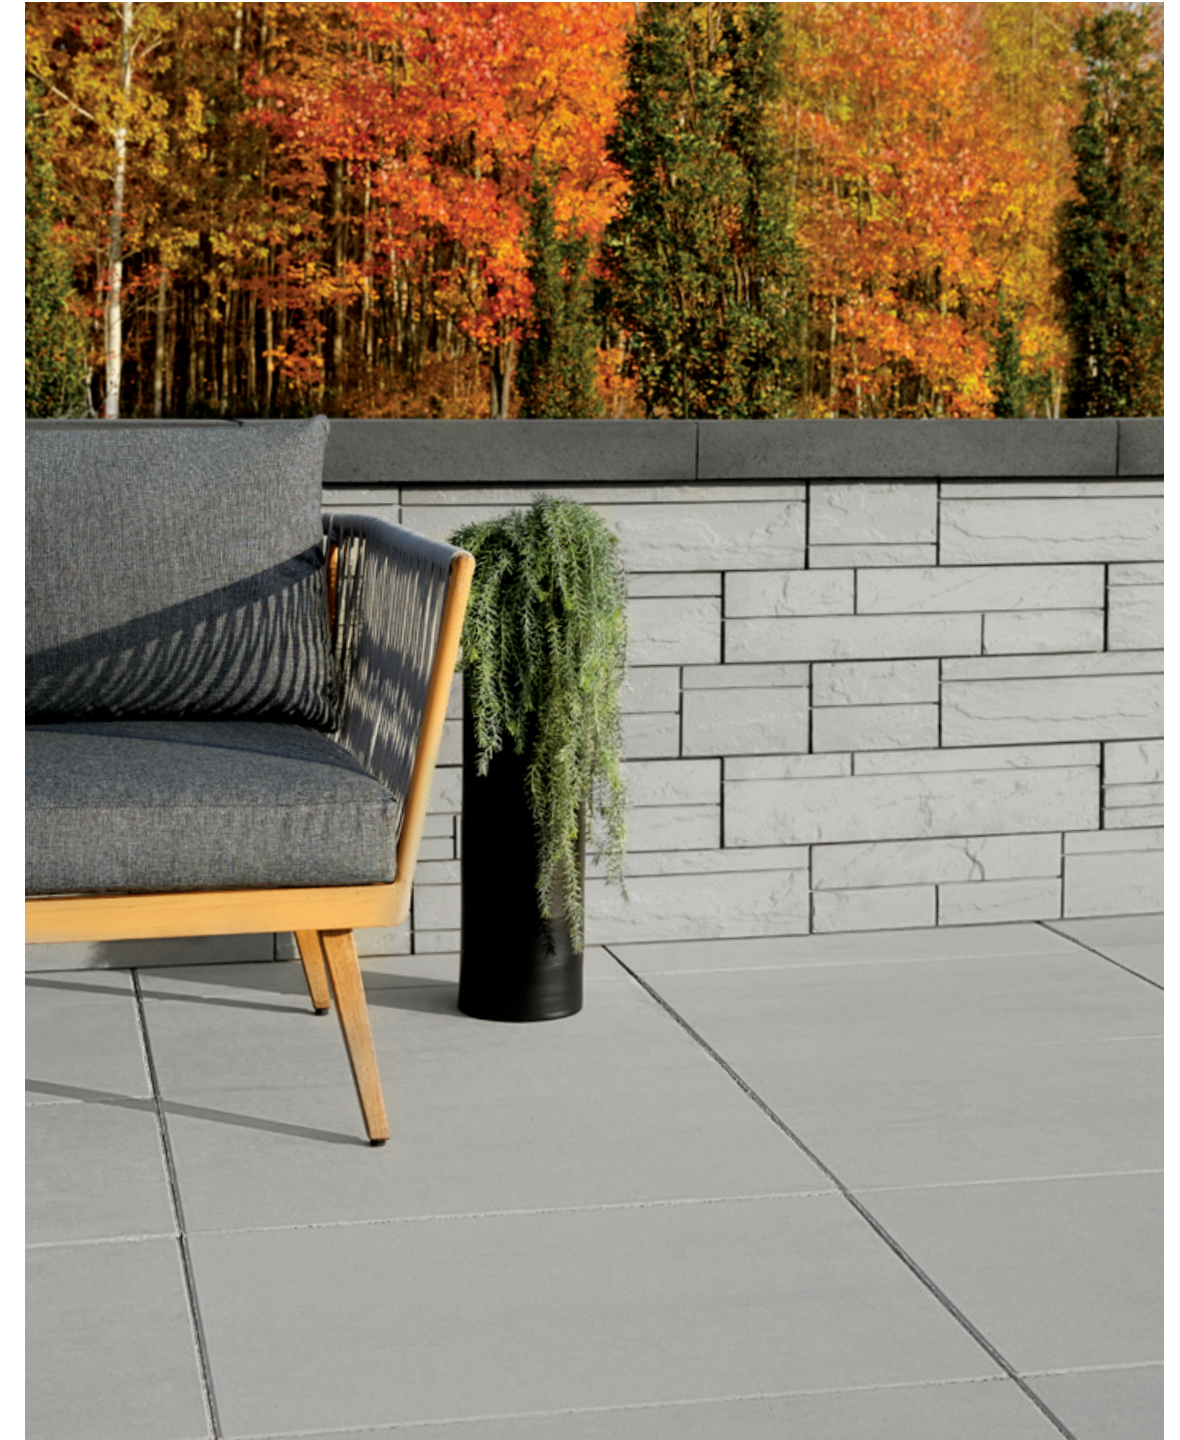

2 3/8 x 23 3/8  
 60 x 600

Rock Garden  
 Brown

Victoria

Riviera

Onyx Black

  
 Factory-applied  
 protection for  
 stain resistance  
**Available Spring 2021**

Riviera

All pieces are sold separately. Core blocks and Base units are required.