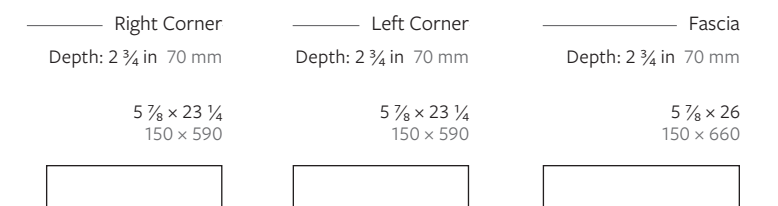

Riviera

All pieces are sold separately. Core blocks and Base units are required.