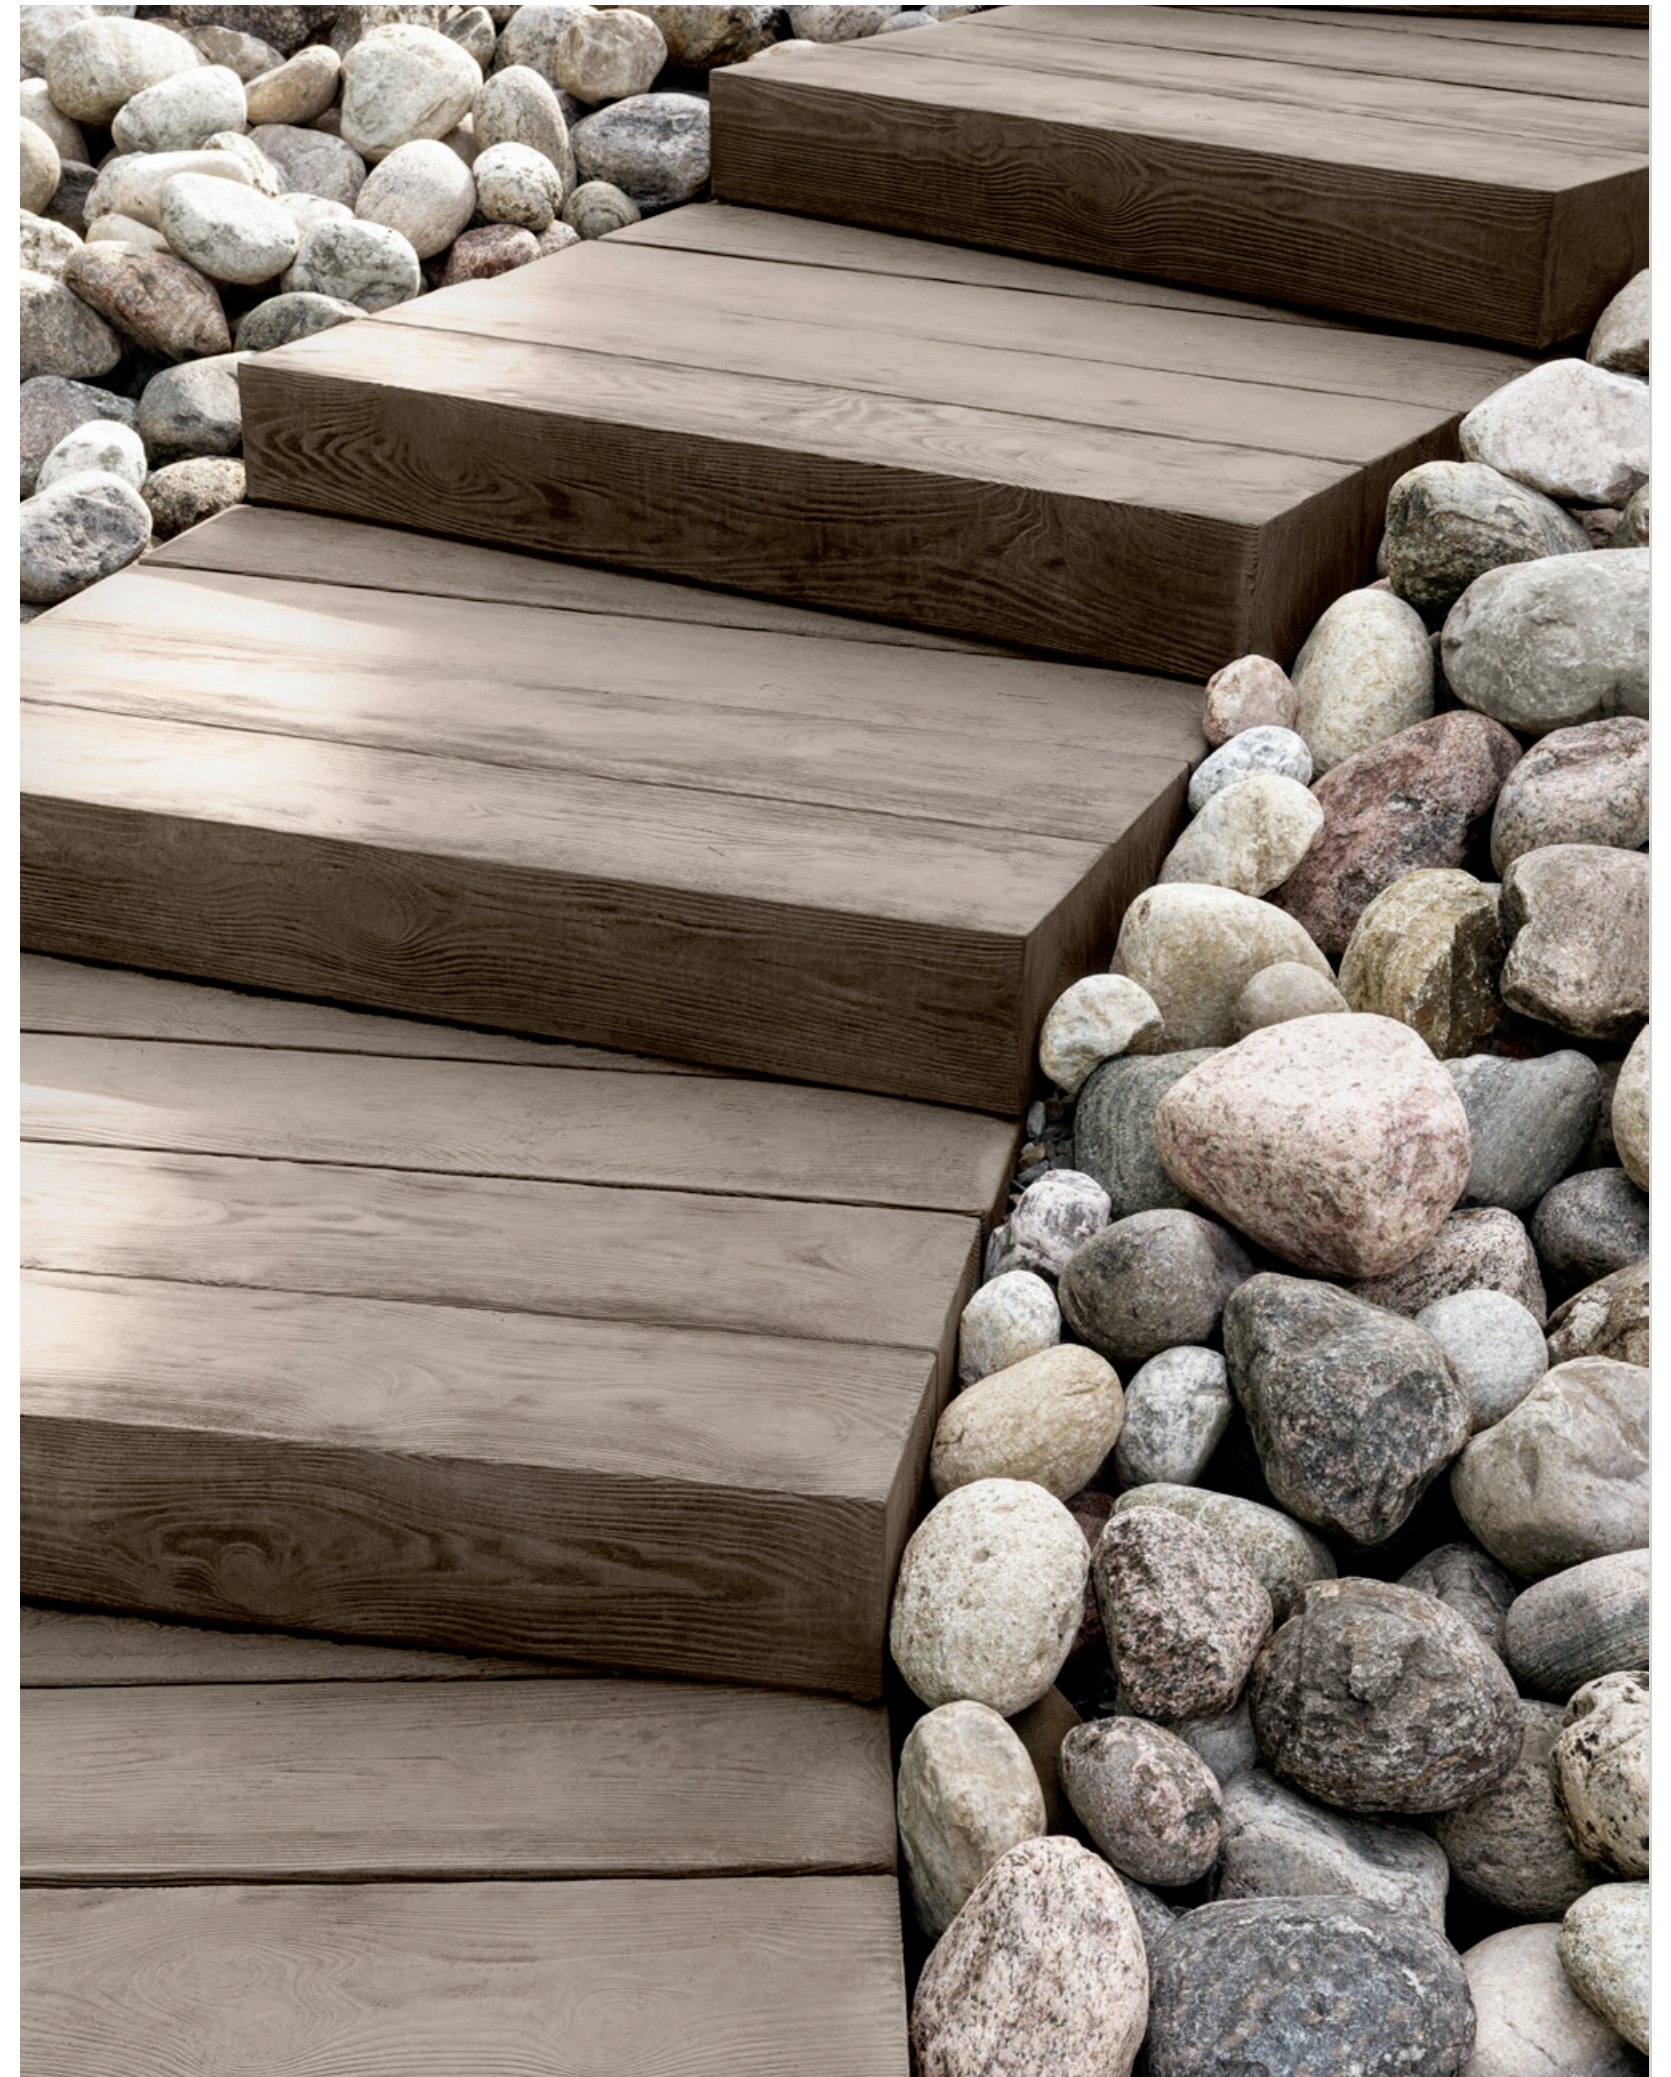

# Borealis

Smoked Pine

Height: 6 in 152 mm

15 3/4 x 16 x 48  
400 x 406 x 1 219

Smoked Pine

Hazelnut Brandy

Hazelnut Brandy