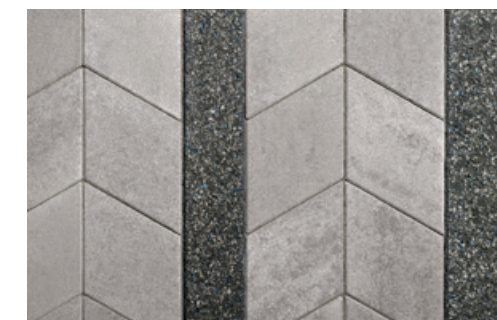

Lay down the line at your home's entrance with strips of contrasting texture and color that lead the way straight to 'welcome'.

Diamond HD² Smooth in Shale Grey paired with Industria 600 x 100 HD² Granitex in Onyx Black