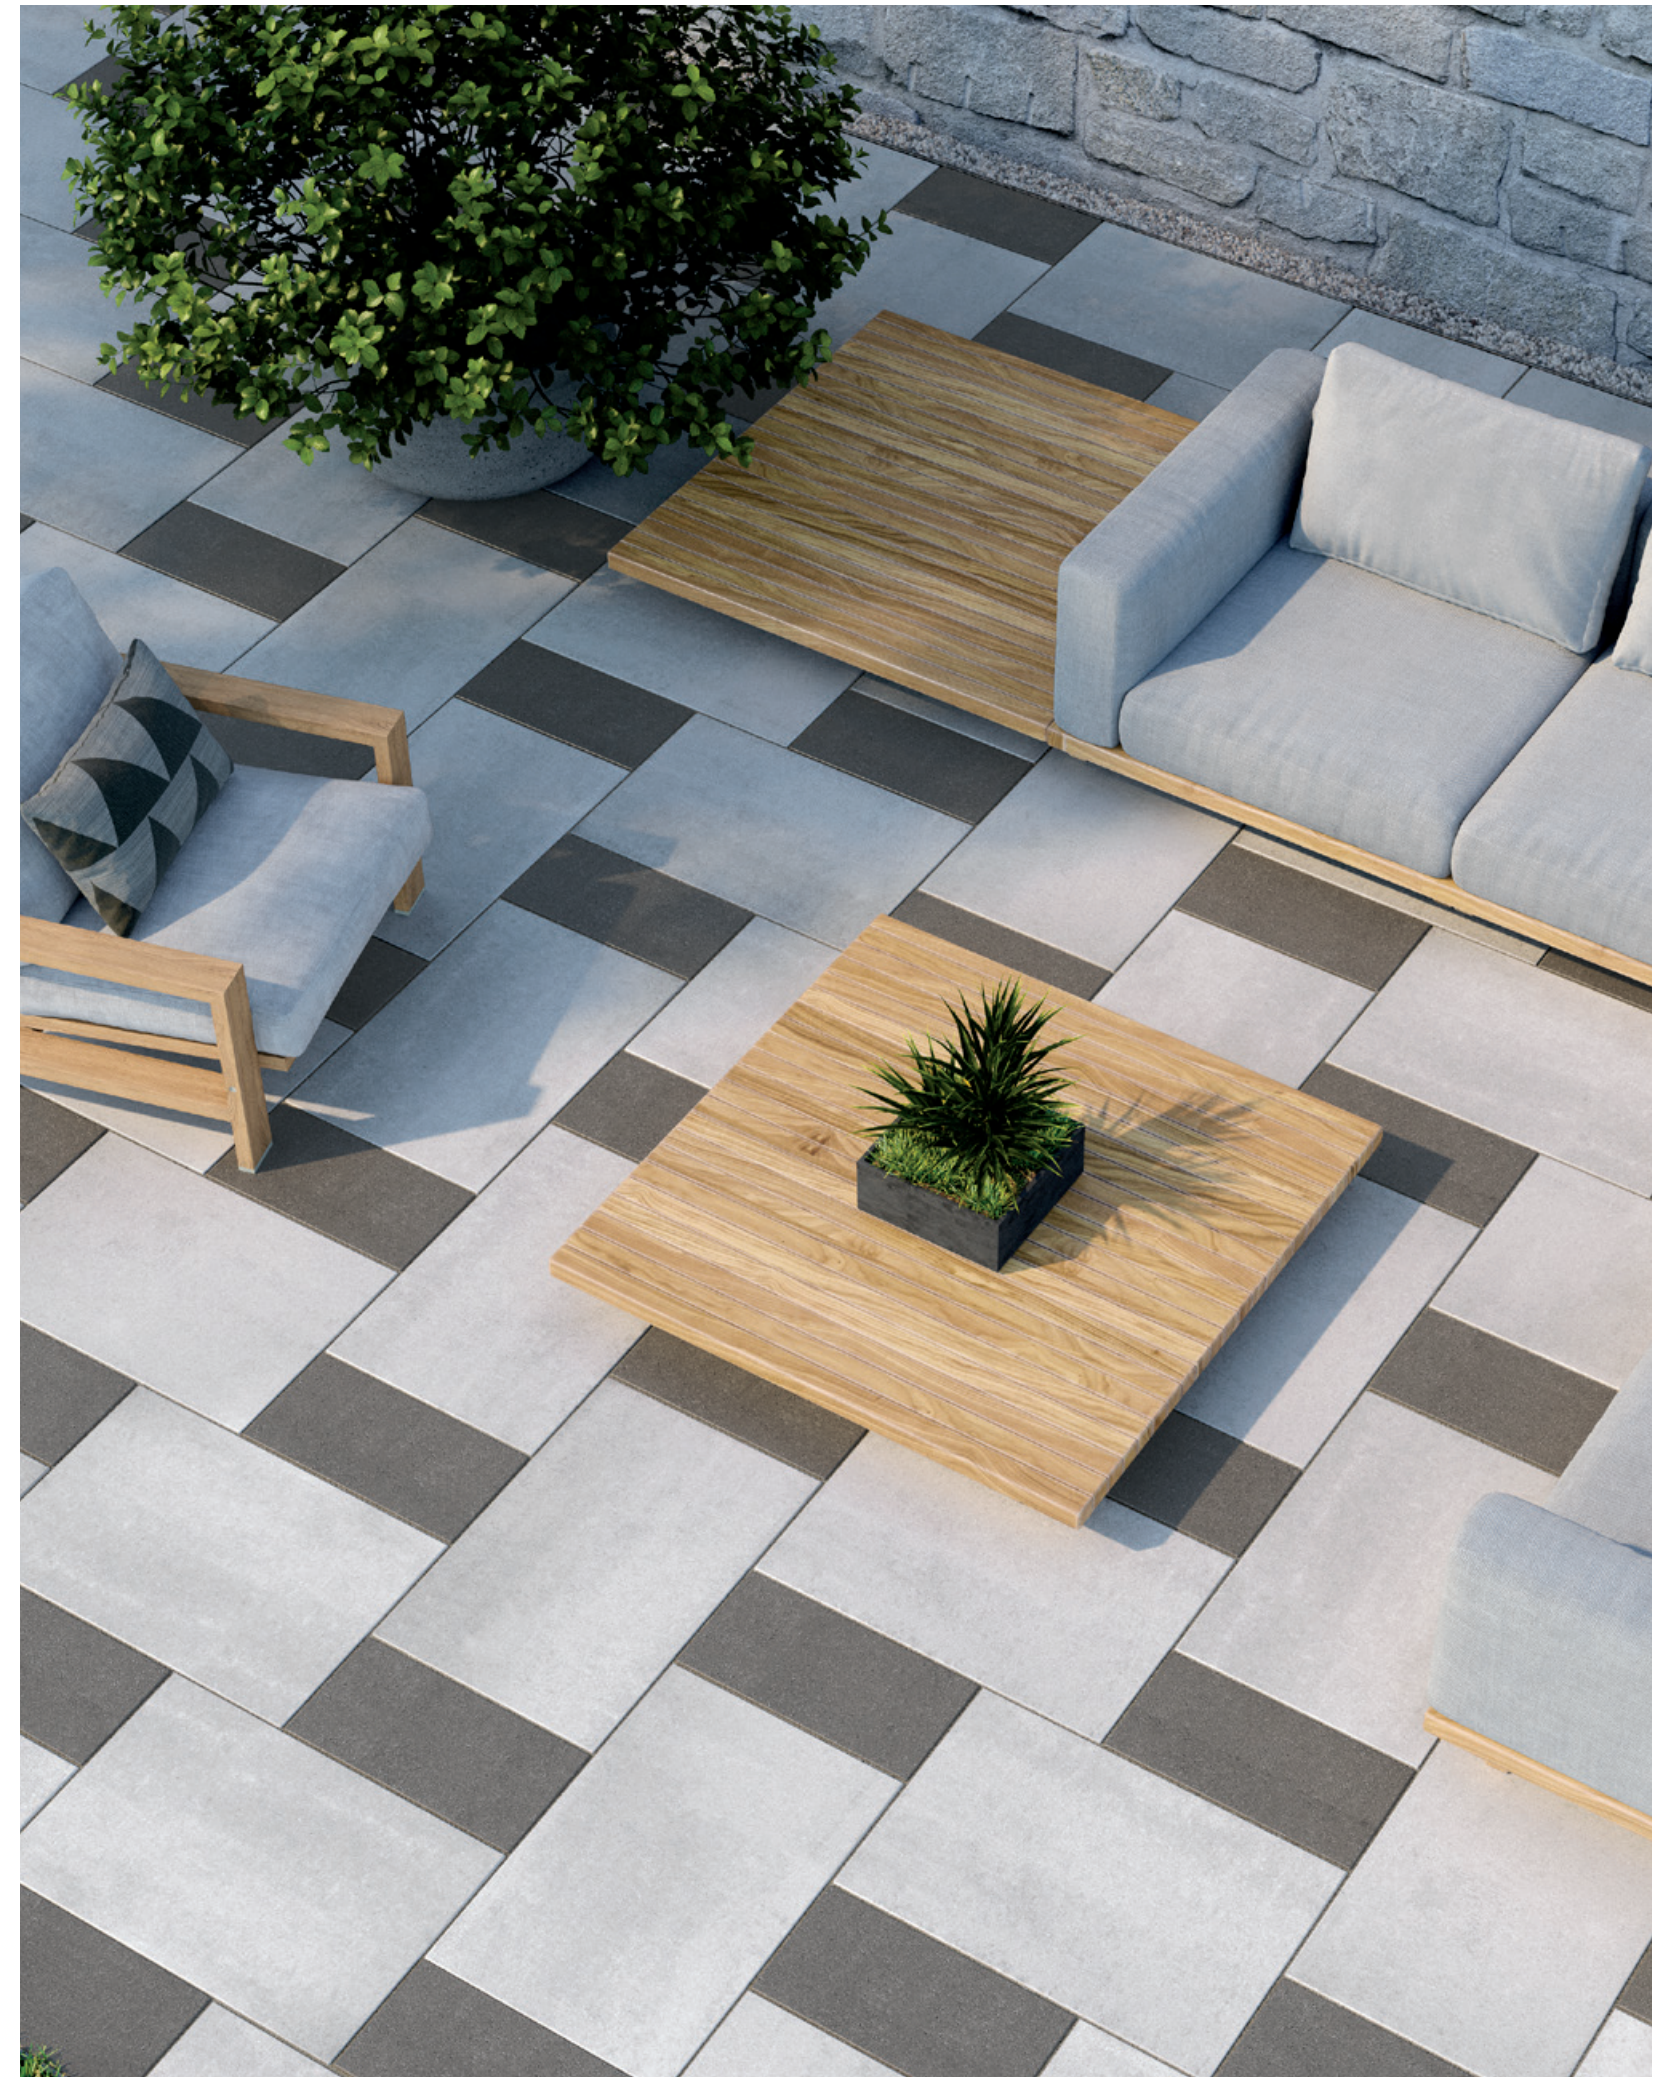

Greyed Nickel & Onyx Black