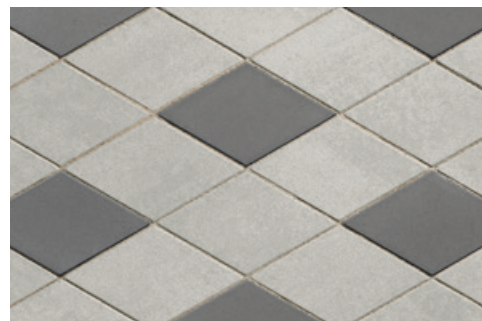

A classic, high contrast diamond pattern points the way to a warm welcome.

Diamond HD² Smooth in
Greyed Nickel & Charcoal