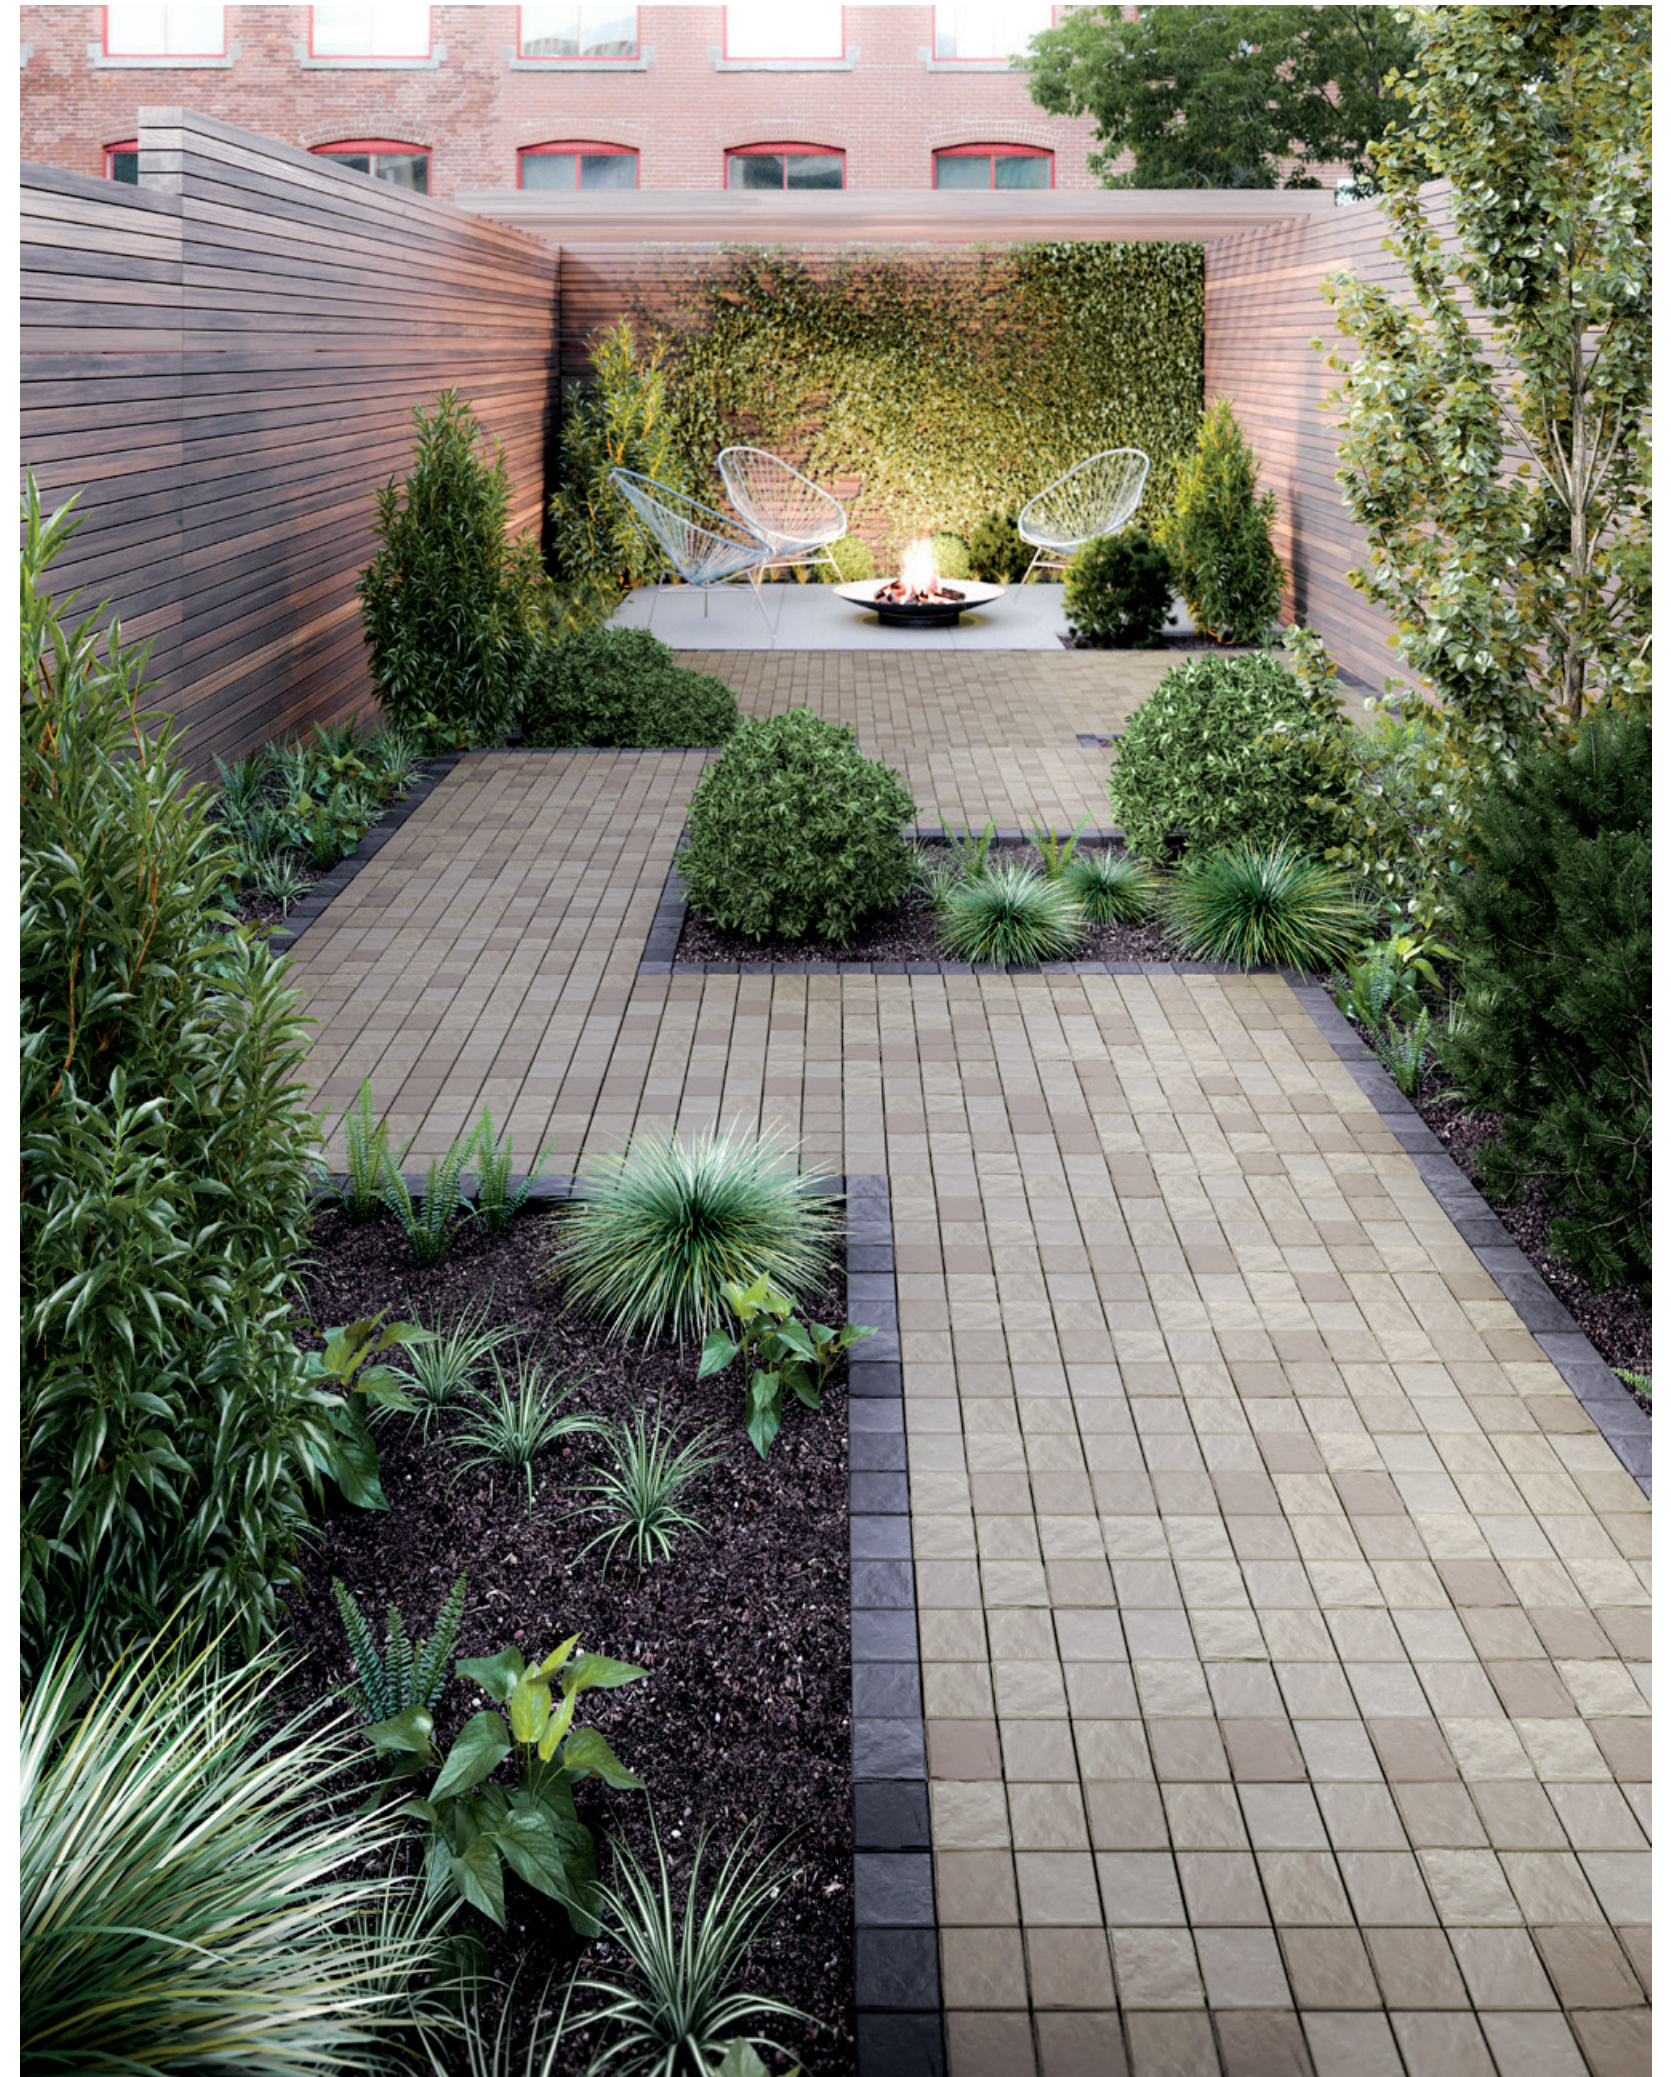

# Squadra

Onyx Black paired with Blu slab & Raffinato cap

Height: 2 3/8 in 60 mm

3 1/4 x 3 1/4  
83 x 83

- Slate
- Merlot
- Chestnut Brown
- Shale Grey
- Onyx Black

Chestnut Brown & Onyx Black