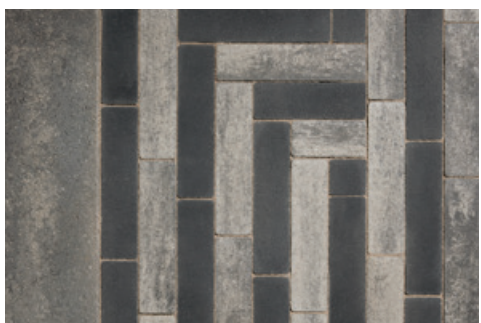

Make a no-holds-barred statement with slim and linear pavers that create gentle movement when set against large stones.

Industria 600x600 in Shale Grey paired with Westmount HD²+ in Shale Grey & Onyx Black