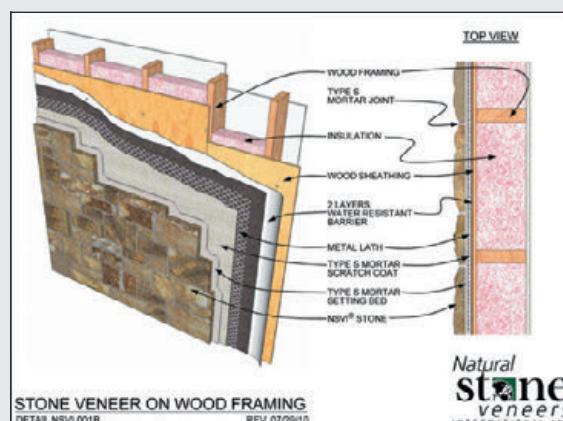

Stone Veneer on Wood Framing