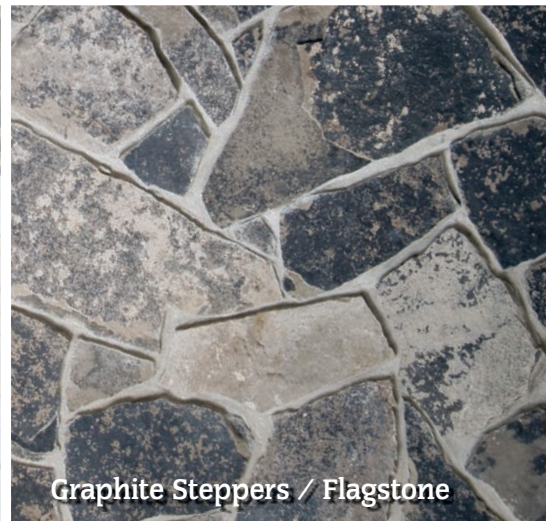

FDL Grey/Weathered Outcropping

Flagstone

Area = (Length x Width)

Random Patio Stone

People enjoy the free-flowing lines and vibrant colors of our patio stone for sidewalks and poolside applications.

SQ FT PER TON

1 1/4" - 2" thick. 80-100

3/4" - 1 1/4" 150-175

Thin stone, to be set in concrete base.

FDL Steppers / Flagstone

Graphite Steppers / Flagstone

Steps

(Length x Width) x Thickness

Calculate single pieces at