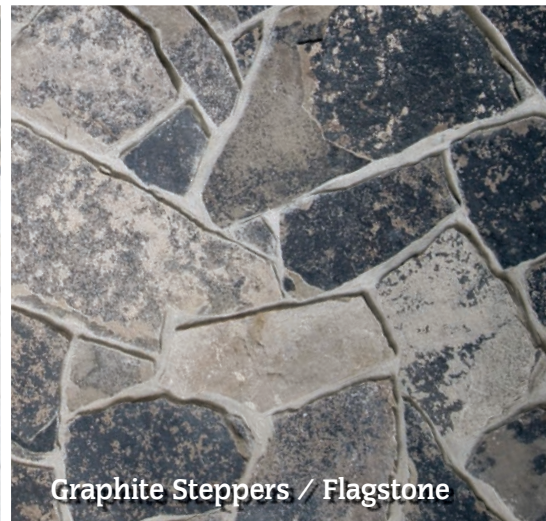

### Random Patio Stone

People enjoy the free-flowing  
 lines and vibrant colors of our  
 patio stone for sidewalks and  
 poolside applications.

SQ FT PER TON

1 1/4" - 2" thick. . . . . 80-100

3/4" - 1 1/4" . . . . . 150-175

Thin stone, to be set in concrete base.

FDL Steppers / Flagstone

Graphite Steppers / Flagstone